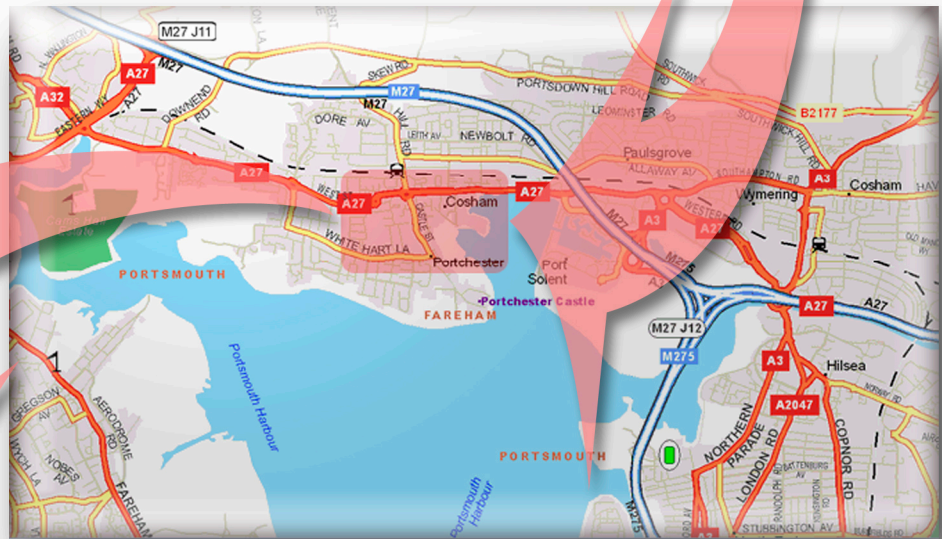

Directions

Tel: 22392 321712

from the M27

Westbound

Exit at junction 12; take the left turn at the traffic lights (A27 to Fareham) past the Marriott Hotel. Continue for 1 mile to roundabout. Go round the roundabout and back up the A27. At the first set of traffic lights, turn left into Murrills Estate.

Eastbound

Exit at junction 11 (Fareham Centre), turn left, and take the left lane into the slip-way signed Fareham/Portchester. Take the left turn at the roundabout at the bottom of the slip-way onto the A27. Carry straight on over 4 roundabouts. After the 4th roundabout, take the first left into Murrills Estate at the set of traffic lights.